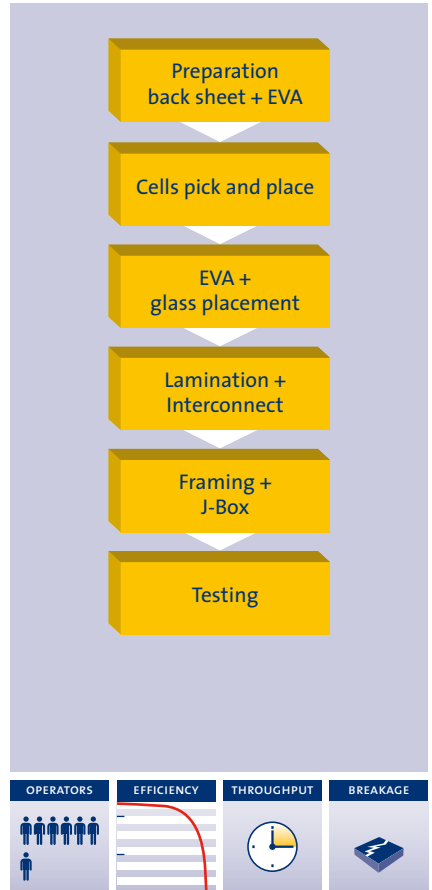

HIGHER EFFICIENCY

The special metallization pattern reduces shadow losses and results in a lower resistivity.

LESS BREAKAGE & THINNER CELLS

The “metal wrap through” back-contact cell technology allows interconnection in a flat surface and increases mechanical stability.

Cross-Section: Metal Wrap Through (MWT).

SUNWEB

INNOVATIVE MODULE CONCEPT

- **LOWER PRODUCTION COST**
The highly automated assembly process reduces the number of operators.
- **HIGHER MODULE EFFICIENCY**
Flat-surface interconnection allows for closer packaging of cells and results in a lower resistivity.
- **HIGHER PRODUCTION YIELD**
Reduction of handling and mechanical stress on the cells in the process result in less breakage.
- **HIGHER THROUGHPUT**
Smart module concept allows for less process steps and a high level of automation.