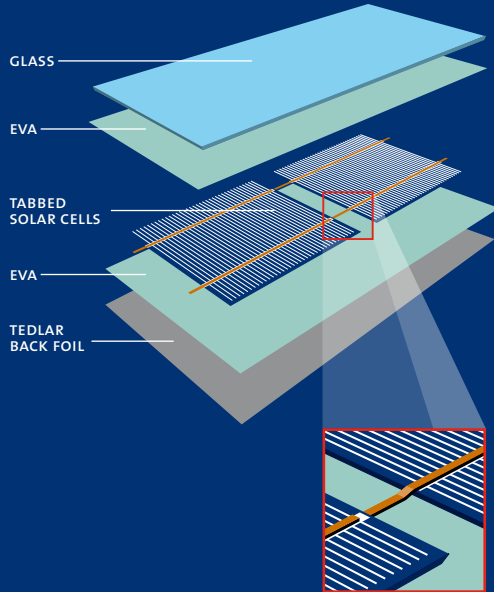

HIGHER EFFICIENCY

The special metallization pattern reduces shadow losses and results in a lower resistivity.

LESS BREAKAGE & THINNER CELLS

The “metal wrap through” back-contact cell technology allows interconnection in a flat surface and increases mechanical stability.

Cross-Section: Metal Wrap Through (MWT).

SUNWEB

INNOVATIVE MODULE CONCEPT

- **LOWER PRODUCTION COST**
The highly automated assembly process reduces the number of operators.
- **HIGHER MODULE EFFICIENCY**
Flat-surface interconnection allows for closer packaging of cells and results in a lower resistivity.
- **HIGHER PRODUCTION YIELD**
Reduction of handling and mechanical stress on the cells in the process result in less breakage.
- **HIGHER THROUGHPUT**
Smart module concept allows for less process steps and a high level of automation.

STANDARD

TRADITIONAL MODULE CONCEPT

- **LABOUR INTENSIVE**
- **LARGE SPACING BETWEEN CELLS**
- **MECHANICAL STRESS ON THE CELLS DUE TO INTERCONNECTION TAB**
- **INTENSIVE MECHANICAL HANDLING**

Solland

SOLLAND SOLAR CELLS BV