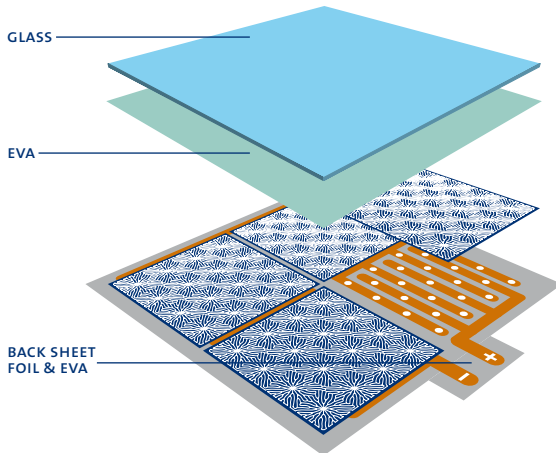

HIGHER EFFICIENCY

The special metallization pattern reduces shadow losses and results in a lower resistivity.

LESS BREAKAGE & THINNER CELLS

The “metal wrap through” back-contact cell technology allows interconnection in a flat surface and increases mechanical stability.

Cross-Section: Metal Wrap Through (MWT).

SUNWEB

INNOVATIVE MODULE CONCEPT

- **LOWER PRODUCTION COST**
The highly automated assembly process reduces the number of operators.
- **HIGHER MODULE EFFICIENCY**
Flat-surface interconnection allows for closer packaging of cells and results in a lower resistivity.
- **HIGHER PRODUCTION YIELD**
Reduction of handling and mechanical stress on the cells in the process result in less breakage.
- **HIGHER THROUGHPUT**
Smart module concept allows for less process steps and a high level of automation.

STANDARD

TRADITIONAL MODULE CONCEPT

- **LABOUR INTENSIVE**
- **LARGE SPACING BETWEEN CELLS**
- **MECHANICAL STRESS ON THE CELLS DUE TO INTERCONNECTION TAB**
- **INTENSIVE MECHANICAL HANDLING**

Solland

SOLLAND SOLAR CELLS BV