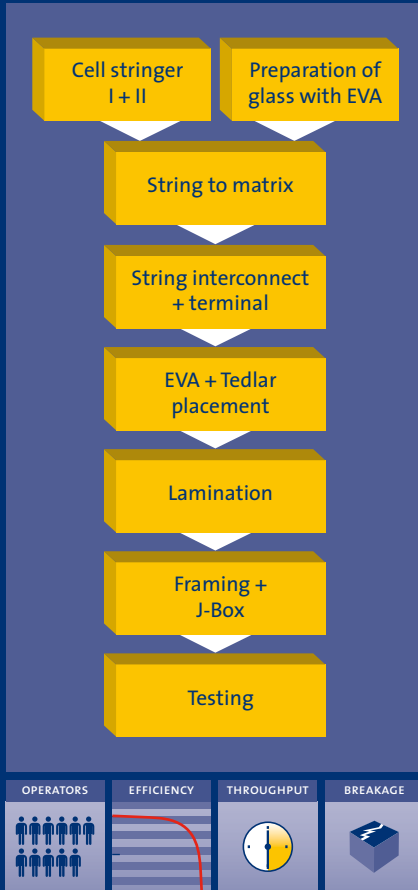

HIGHER EFFICIENCY

The special metallization pattern reduces shadow losses and results in a lower resistivity.

LESS BREAKAGE & THINNER CELLS

The “metal wrap through” back-contact cell technology allows interconnection in a flat surface and increases mechanical stability.

Cross-Section: Metal Wrap Through (MWT).

SUNWEB

INNOVATIVE MODULE CONCEPT

- **LOWER PRODUCTION COST**
The highly automated assembly process reduces the number of operators.
- **HIGHER MODULE EFFICIENCY**
Flat-surface interconnection allows for closer packaging of cells and results in a lower resistivity.
- **HIGHER PRODUCTION YIELD**
Reduction of handling and mechanical stress on the cells in the process result in less breakage.
- **HIGHER THROUGHPUT**
Smart module concept allows for less process steps and a high level of automation.

STANDARD

TRADITIONAL MODULE CONCEPT

- **LABOUR INTENSIVE**
- **LARGE SPACING BETWEEN CELLS**
- **MECHANICAL STRESS ON THE CELLS DUE TO INTERCONNECTION TAB**
- **INTENSIVE MECHANICAL HANDLING**

Solland

SOLLAND SOLAR CELLS BV